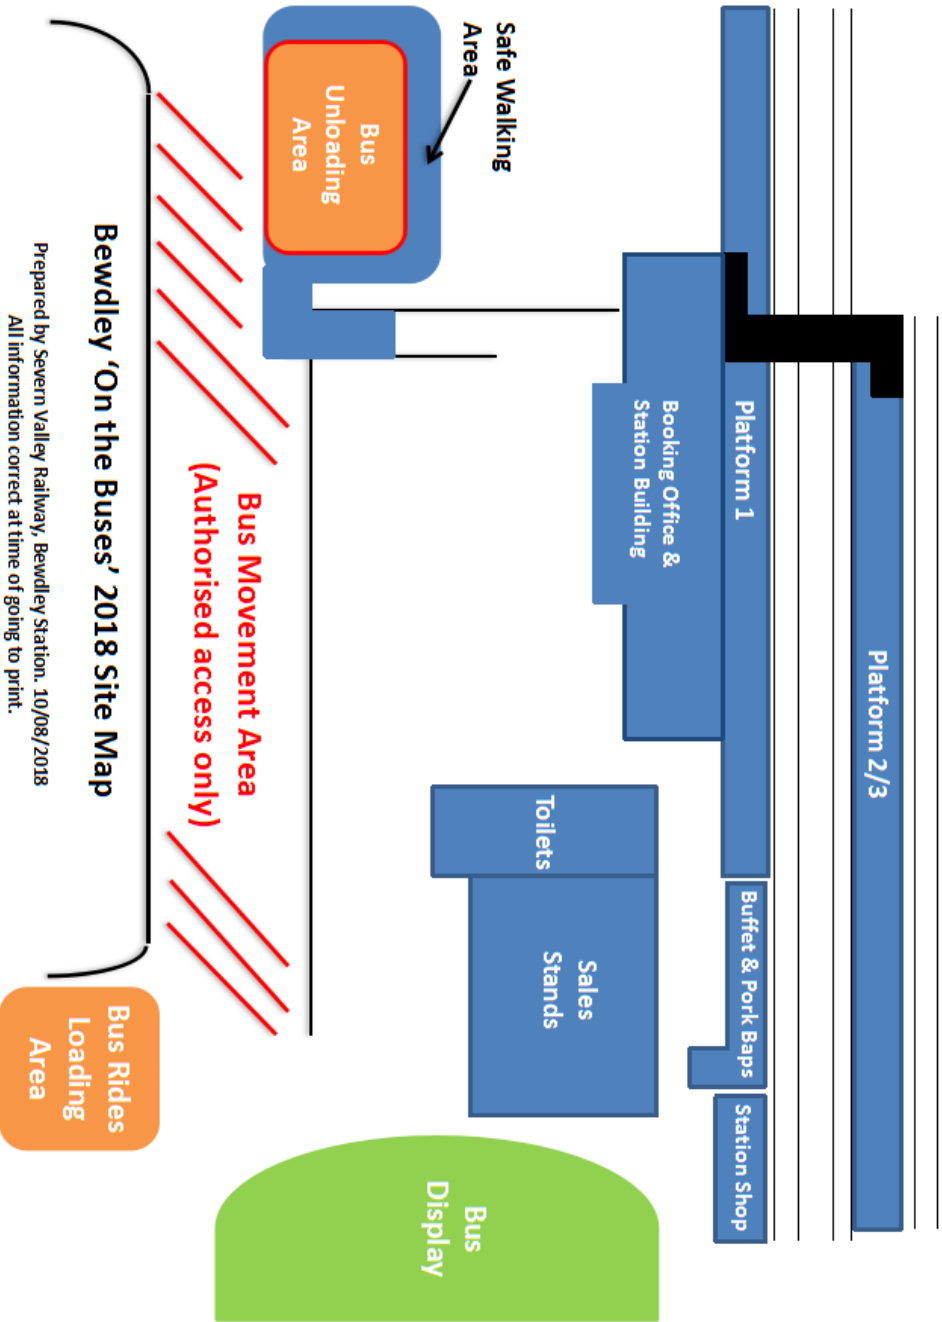

Bewdley 'On the Buses' 2018 Site Map

Prepared by Severn Valley Railway, Bewdley Station. 10/08/2018
All information correct at time of going to print.